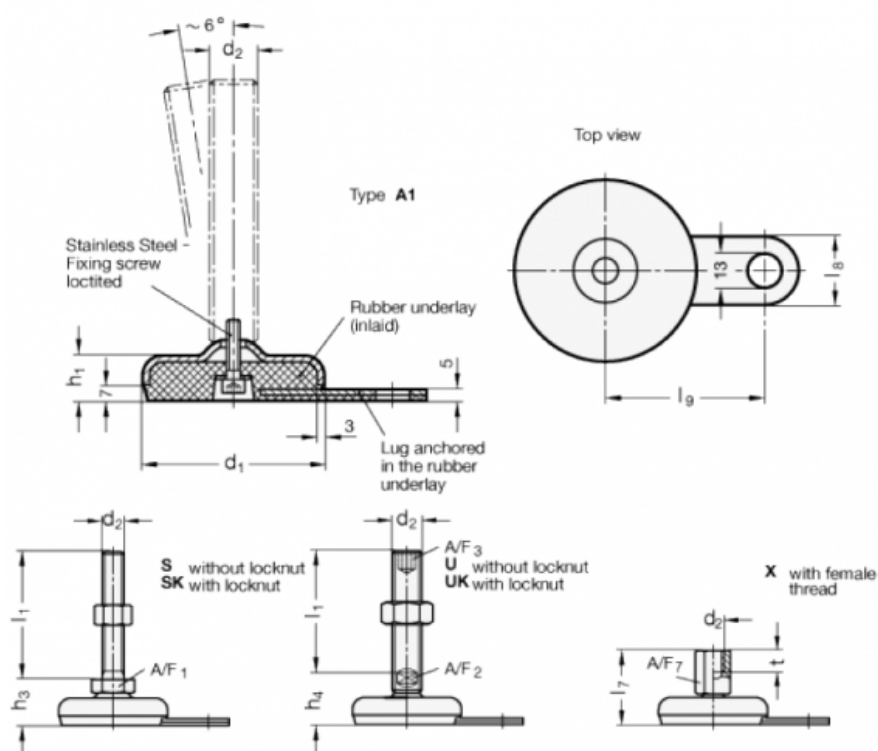

Data Sheet

Article number: 203280M1060A1SK

Description: E+G levelling foot
GN 32-80-M10-60-A1-SK

Note: SK With nut, External hexagon at the bottom

Measures

A/F1	= 17
d1	= 80
d2	= M10
h1	= 20
h3	= 28
l1	= 60
l8	= 30
l9	= 70